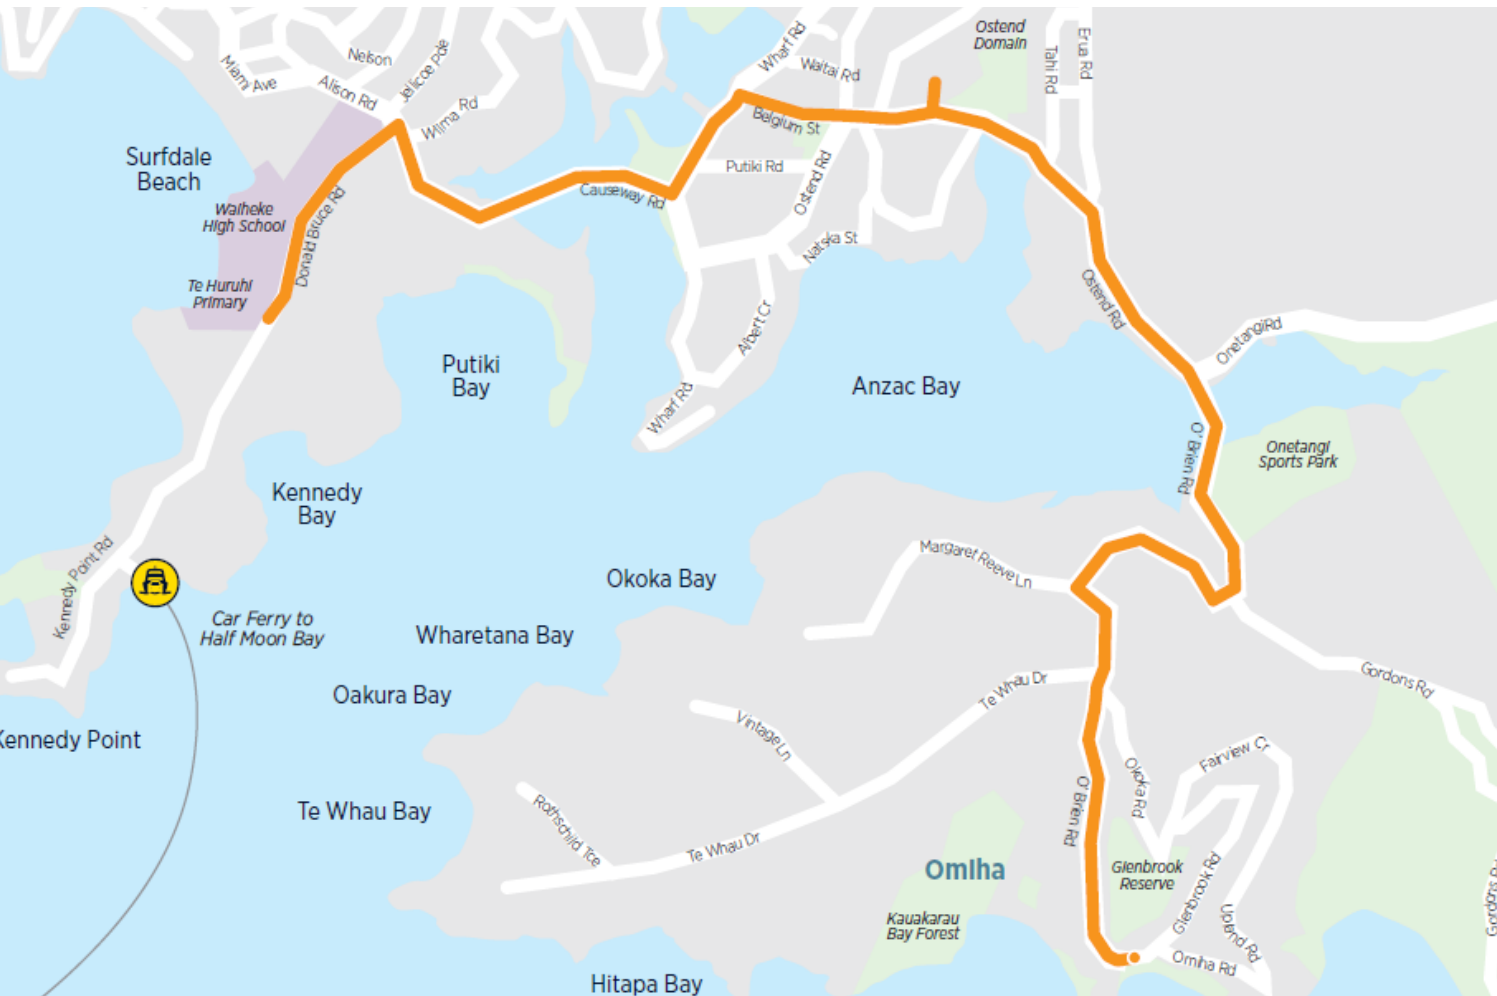

STOP NAME	STOP #	TIME
Waiheke High School Bus Bay	1533	15:20
Causeway Road, near Wilma Road	1181	15:21
Opposite 31 Causeway Road, near Shelley Beach Rd	1183	15:22
Causeway Road, near Ostend Domain	1185	15:23
Opposite 50 Wharf Road, near Belgium Street	1193	15:24
Stop B Ostend, opposite Ostend Shops	1542	15:25
PlaceMakers Waiheke	1509	15:26
Ostend Road, near Erua Road	1139	15:28

STOP NAME	STOP #	TIME
Ostend Road, opposite O'Brien Road	1132	15:29
O'Brien Road, near Onetangi Sports Park	1122	15:30
2 O'Brien Road	1121	15:30
O'Brien Road, near Gordons Road	1119	15:31
O'Brien Road, opposite Te Whau Drive	1117	15:33
O'Brien Road, opposite Valley Road	1115	15:34
O'Brien Road, near flagpole	1113	15:36