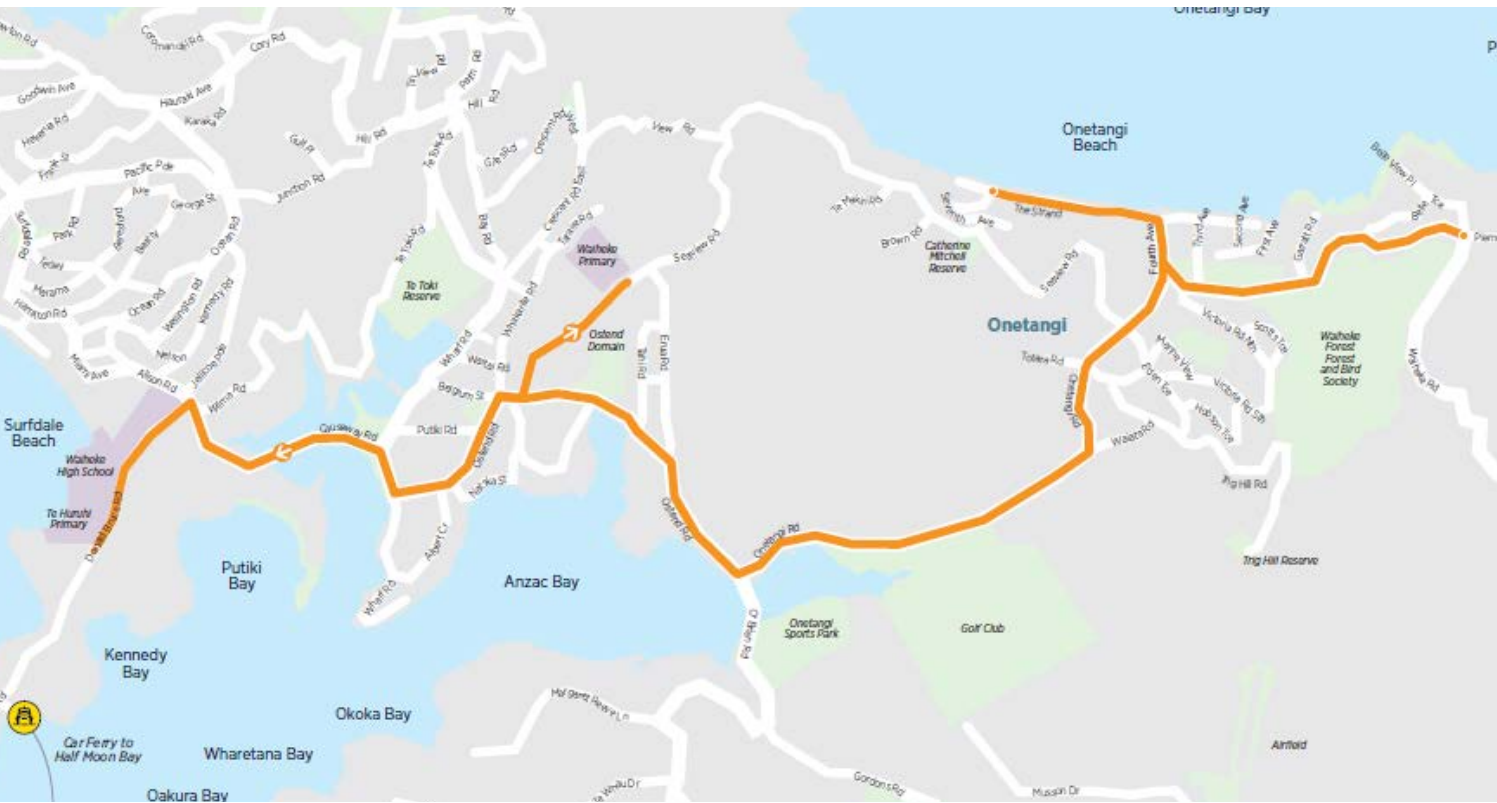

STOP NAME	STOP #	TIME
Waiheke Road, near Belle Terrace	1598	07:45
92 Waiheke Road, opposite Belle Terrace	1212	07:47
56 Waiheke Road, opposite Garrett Road	1208	07:48
Fourth Avenue, near The Strand (Tin Boat Reserve)	1102	07:50
97 The Strand, near Sixth Avenue	1423	07:51
Seventh Avenue, near The Strand	1100	07:52
Opposite 99 The Strand, near Sixth Avenue	1050	07:53
1 Fourth Avenue, near Beach Store	1101	07:54
23 Onetangi Road, opposite Challenge Station	1103	07:56
39 Onetangi Road, near Trig Hill Road	1105	07:56
Opposite 66 Onetangi Road	1107	07:59
Opposite 70 Onetangi Road, near Museum	1109	08:00

STOP NAME	STOP #	TIME
191 Onetangi Road, near Wild on Waiheke	1111	08:01
Ostend Road, near O'Brien Road	1141	08:02
Ostend Road, opposite Tahī Road	1130	08:04
Waiheke Primary School Bus Bay	1445	08:08
Ostend Road, near Natzka Road	1170	08:10
Ostend Road, near Albert Crescent	1189	08:11
56 Wharf Road, near playground	1172	08:13
Causeway Road, opposite Ostend Domain	1504	08:13
31 Causeway Road, Shelley Beach Road	1162	08:15
Causeway Road, near Donald Bruce Roundabout	1160	08:16
Te Huruhi Primary School Bus Bay	1535	08:18
Waiheke High School Bus Bay	1533	08:19