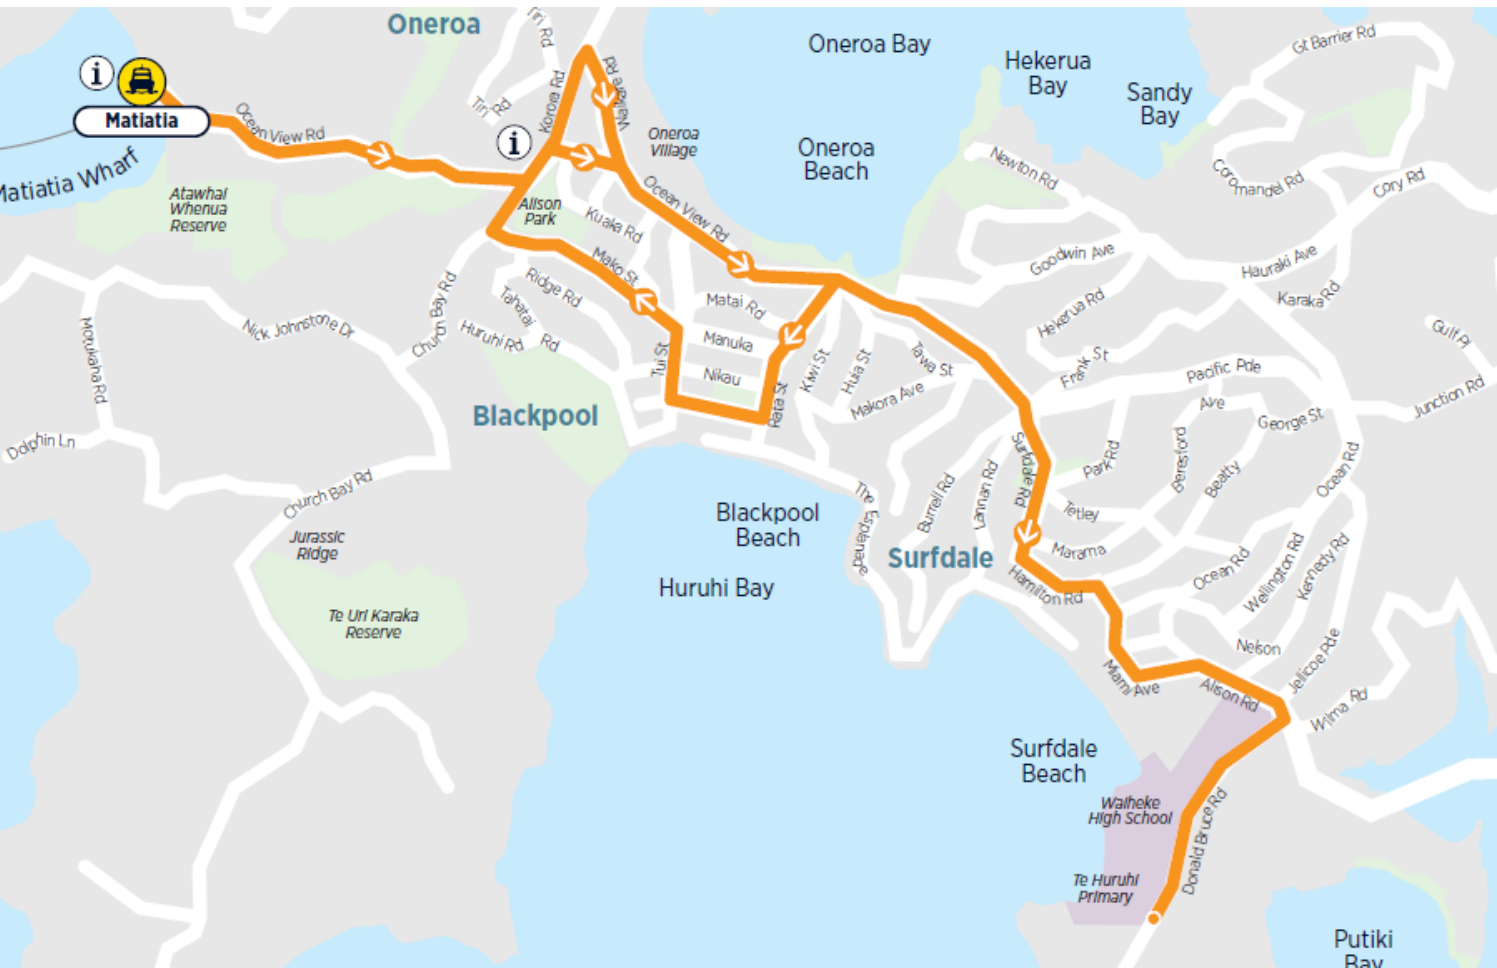

STOP NAME	STOP #	TIME
Matiatia (opposite Ferry Terminal)	1134	07:55
67 Oceanview Road, near 48 hour car park	1143	07:57
Oceanview Road, near Waiheke Library	1151	07:59
139 Oceanview Road, opposite BNZ	1153	08:00
Oceanview Road, opposite Red Cross	1155	08:01
2 Moa Avenue, near Kiwi Street	1148	08:03
34 Moa Avenue, near Rata Street	1146	08:04
31 Rata Street	1163	08:04
31 Tui Street	1161	08:05
54 Mako Street	1087	08:07
Mako Street, opposite Allison Park	1321	08:07

STOP NAME	STOP #	TIME
5 Korora Road, opposite Art Gallery	1145	08:09
17 Korora Road	1147	08:10
33 Waikare Road, outside Waiheke Real Estate	1149	08:11
Oceanview Road, opposite Red Cross	1155	08:12
Oceanview Road, near St Peter's Church	1171	08:13
Oceanview Road, near Frank Street	1173	08:15
14 Surfdale Road	1154	08:17
3 Miami Avenue, near Surfdale Shops	1177	08:18
2 Mitchell Road	1158	08:19
Te Huruhi Primary School Bus Bay	1535	08:23
Waiheke High School Bus Bay	1533	08:24