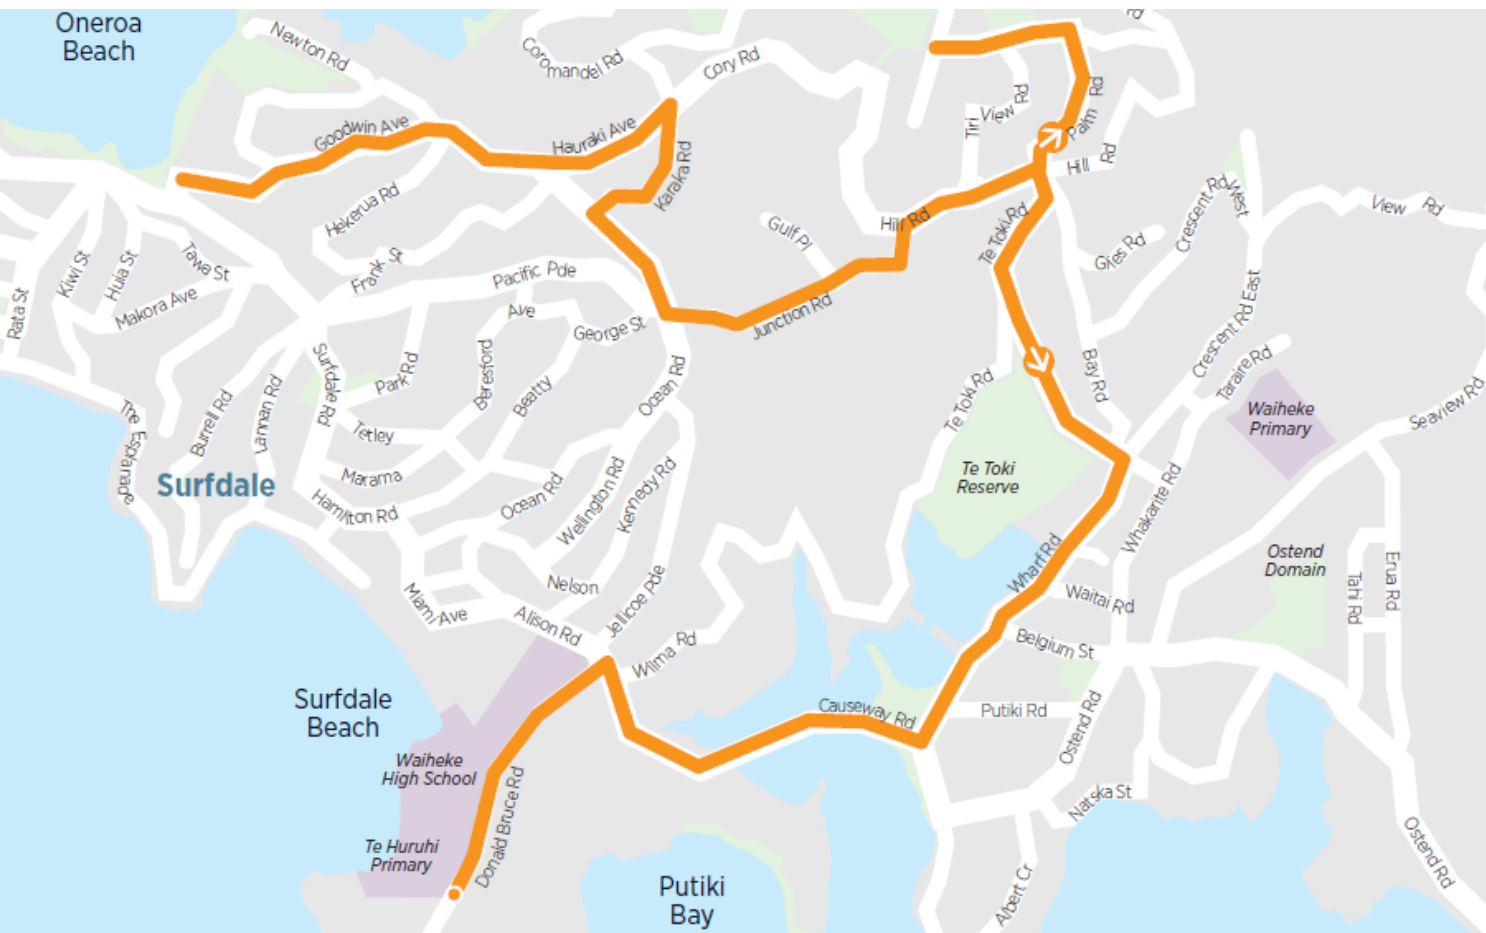

can be purchased
from the following
on-island locations:

MATIATIA FERRY TERMINAL | ONEROA FOUR SQUARE

For more info, visit at.govt.nz

STOP NAME	STOP #	TIME
Matiatia (opposite Ferry Terminal)	1134	07:55
67 Oceanview Road, near 48 hour car park	1143	07:57
Oceanview Road, near Waiheke Library	1151	07:59
139 Oceanview Road, opposite BNZ	1153	08:00
Oceanview Road, opposite Red Cross	1155	08:01
2 Moa Avenue, near Kiwi Street	1148	08:03
34 Moa Avenue, near Rata Street	1146	08:04
31 Rata Street	1163	08:04
31 Tui Street	1161	08:05
54 Mako Street	1087	08:07
Mako Street, opposite Allison Park	1321	08:07

STOP NAME	STOP #	TIME
5 Korora Road, opposite Art Gallery	1145	08:09
17 Korora Road	1147	08:10
33 Waikare Road, outside Waiheke Real Estate	1149	08:11
Oceanview Road, opposite Red Cross	1155	08:12
Oceanview Road, near St Peter's Church	1171	08:13
Oceanview Road, near Frank Street	1173	08:15
14 Surfdale Road	1154	08:17
3 Miami Avenue, near Surfdale Shops	1177	08:18
2 Mitchell Road	1158	08:19
Te Huruhi Primary School Bus Bay	1535	08:23
Waiheke High School Bus Bay	1533	08:24

STOP NAME	STOP #	TIME
Goodwin Avenue, near Oneroa Beach Store	1229	07:50
Goodwin Avenue/ Queens Drive Intersection	1225	07:51
Queens Drive, opposite Hekerua Road	1231	07:52
4 Hauraki Road	1190	07:53
Pope's Corner	1192	07:54
18 Karaka Road	1194	07:55
WISCA	1211	07:57
28 Junction Road	1188	07:58
Top of Hill Road, near Cory Road	1186	07:59
2 Palm Road	1182	08:00

STOP NAME	STOP #	TIME
Opposite Palm Beach Store	1184	08:02
Opposite Red Shed	1196	08:03
Palm Road, near Palm Beach Store	1203	08:04
Te Toki Road, near Waiheke Island Resort	1180	08:05
Te Toki Road, opposite Wilma Road	1178	08:06
Te Toki Road, near Crescent Road East	1176	08:08
Wharf Road, near Muritai Road	1195	08:09
Causeway Road, near Donald Bruce Road	1160	08:13
Te Huruhi Primary School Bus Bay	1535	08:16
Waiheke High School Bus Bay	1533	08:17