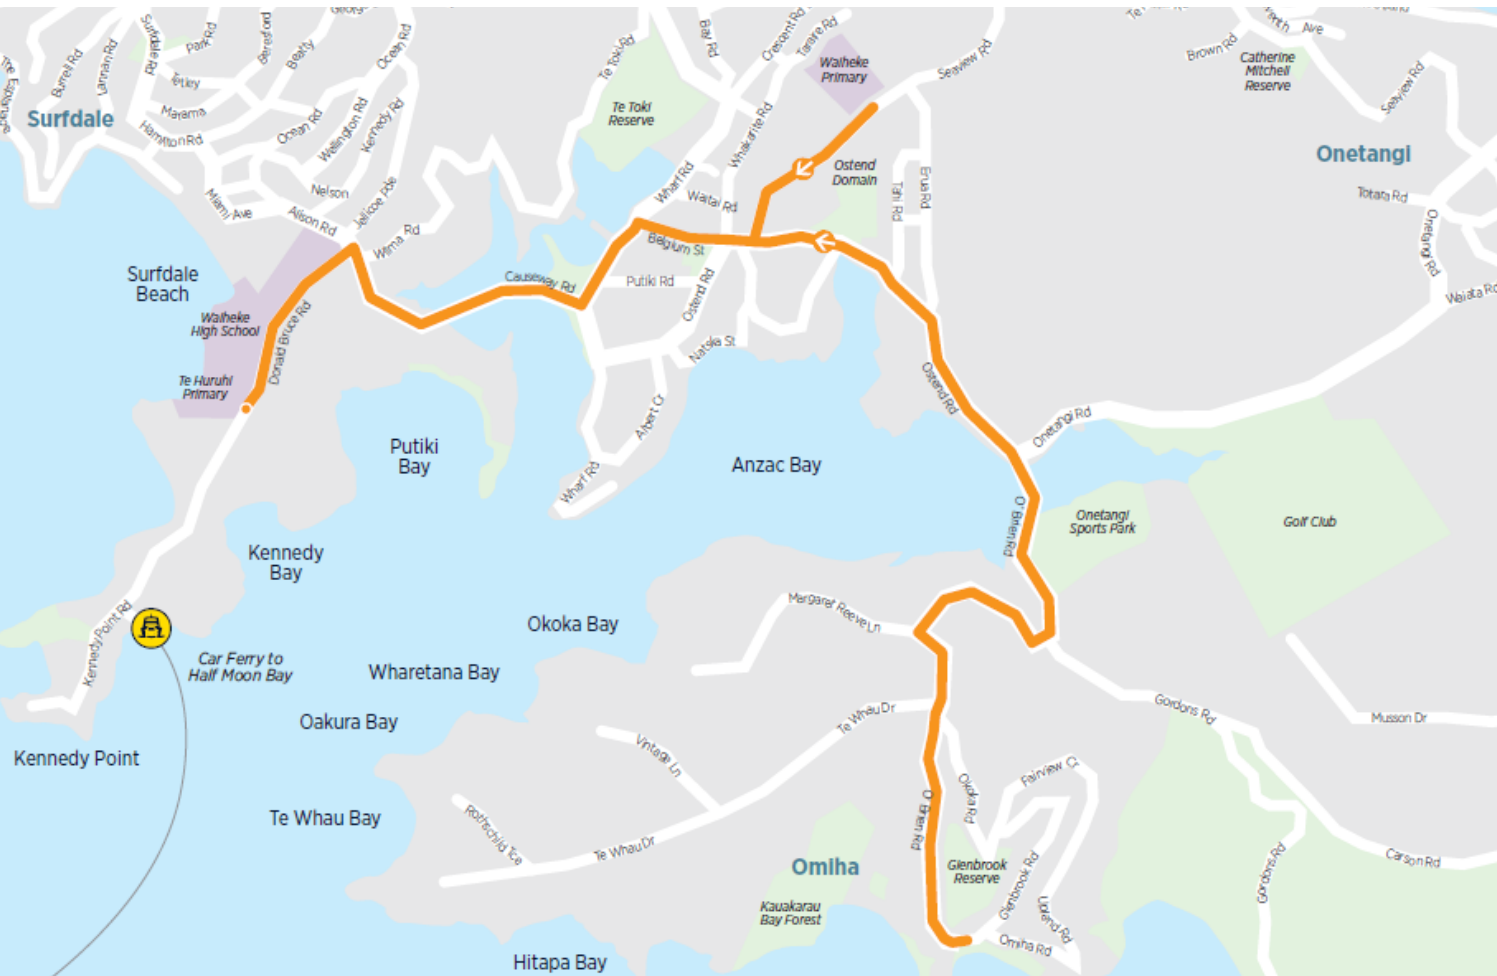

STOP NAME	STOP #	TIME
Opposite Palm Beach Store	1184	08:02
Opposite Red Shed	1196	08:03
Palm Road, near Palm Beach Store	1203	08:04
Te Toki Road, near Waiheke Island Resort	1180	08:05
Te Toki Road, opposite Wilma Road	1178	08:06
Te Toki Road, near Crescent Road East	1176	08:08
Wharf Road, near Muritai Road	1195	08:09
Causeway Road, near Donald Bruce Road	1160	08:13
Te Huruhi Primary School Bus Bay	1535	08:16
Waiheke High School Bus Bay	1533	08:17

STOP NAME	STOP #	TIME
Top of Hill Road, near Cory Road	1186	08:08
2 Palm Road	1182	08:09
Opposite Red Shed	1196	08:10
Palm Beach Store	1184	08:11
Te Toki Road, near Waiheke Island Resort	1180	08:13
Te Toki Road, opposite Wilma Road	1178	08:14
Homai Street	1176	08:15
Wharf Road, near Muritai Road	1195	08:16
Stop B Ostend	1542	08:18
Waiheke Primary School Bus Bay	1445	08:20