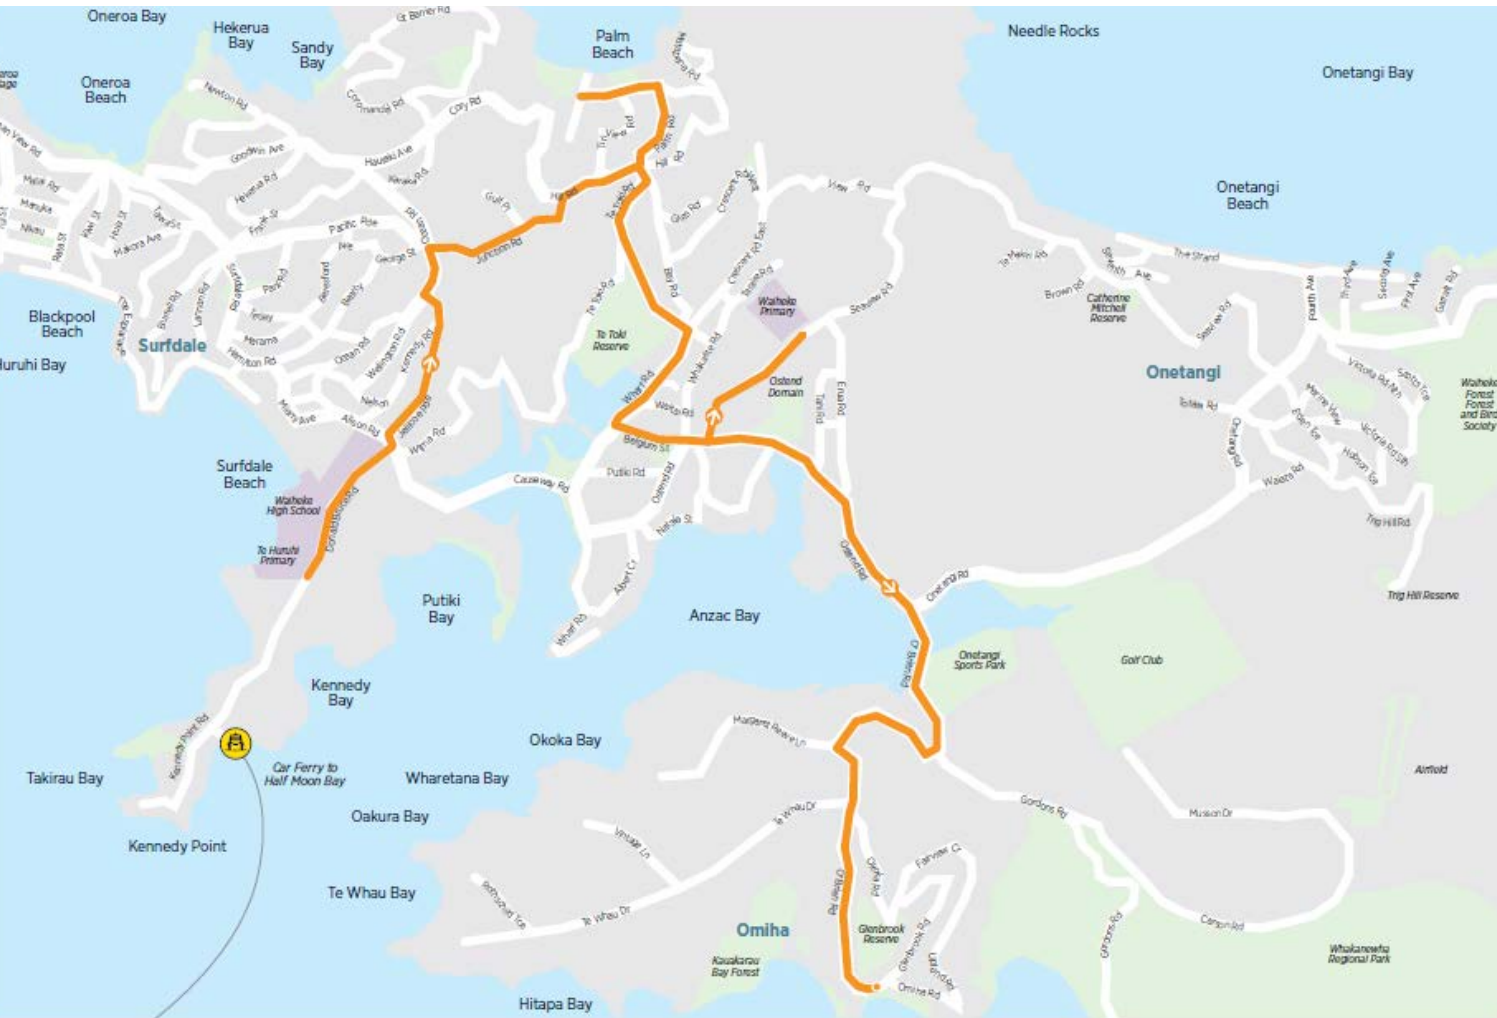

STOP NAME	STOP #	TIME
Te Huruhi Primary School Bus Bay	1535	14:40
31 Jellicoe Parade	1219	14:43
WISCA		14:44
28 Junction Road, near WISCA	1188	14:46
Top of Hill Road, near Cory Road	1186	14:48
2 Palm Road	1182	14:49
Opposite Palm Beach Store	1184	14:50
Opposite Red Shed	1196	14:51
Outside Palm Beach Store	1203	14:52
Te Toki Road, near Waiheke Island Resort	1180	14:54
Te Toki Road, opposite Wilma Road	1178	14:55

STOP NAME	STOP #	TIME
Te Toki Road, near Crescent Road East	1176	14:56
Wharf Road, near Muritai Road	1195	14:57
Stop B Ostend, opposite Ostend Shops	1542	14:59
Waiheke Primary School Bus Bay	1445	15:02
Ostend Road, opposite O'Brien Road	1132	15:07
O'Brien Road, near Onetangi Sports Park	1122	15:08
2 O'Brien Road	1121	15:09
O'Brien Road, near Gordons Road	1119	15:10
O'Brien Road, opposite Te Whau Drive	1117	15:13
O'Brien Road, opposite Valley Road	1115	15:14
O'Brien Road, near flagpole	1113	15:16