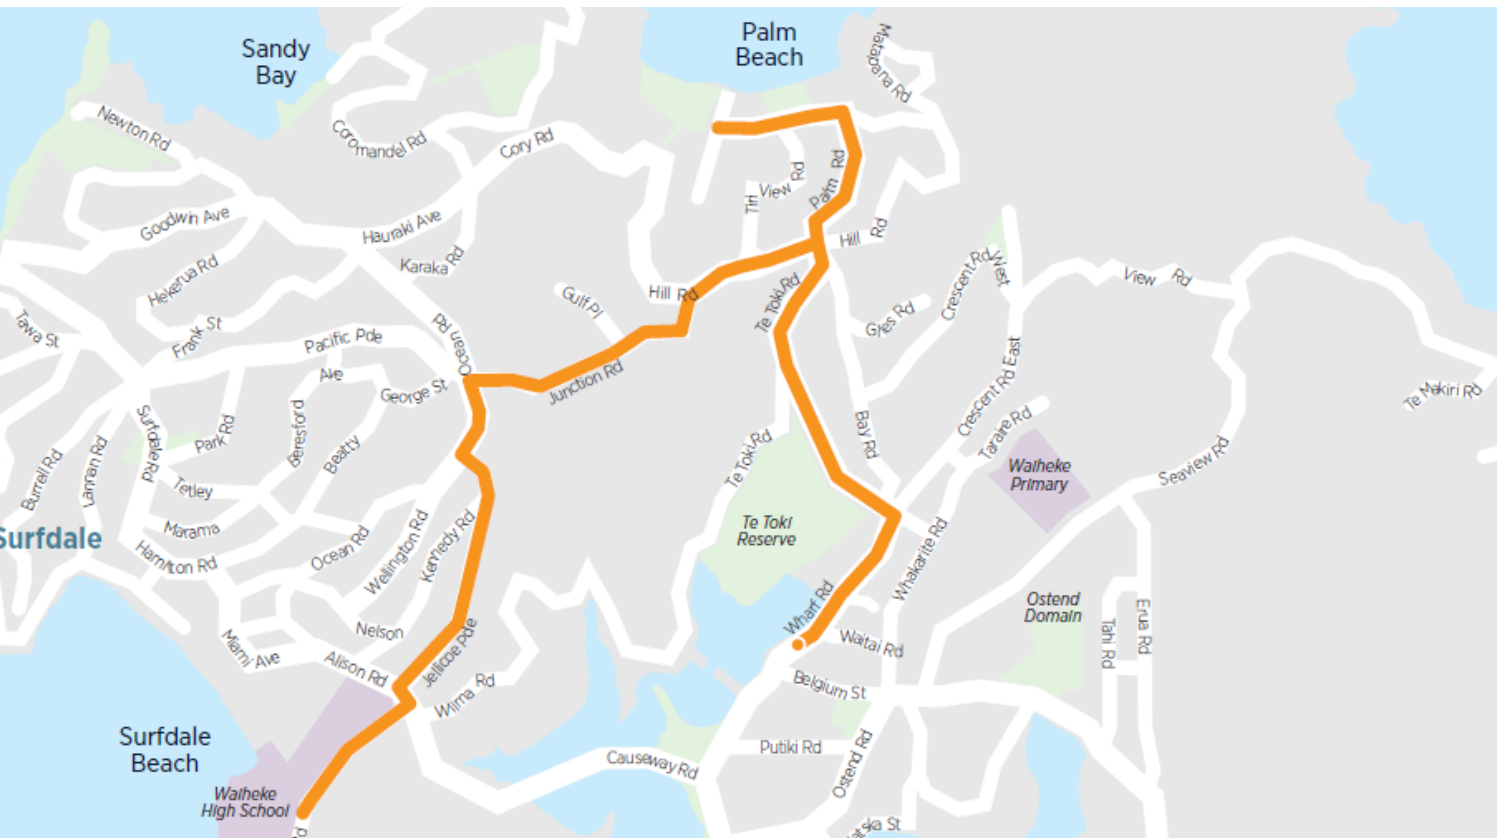

STOP NAME	STOP #	TIME
Waiheke High School Bus Bay	1533	15:20
31 Jellicoe Parade	1219	15:22
28 Junction Road	1188	15:25
Top of Hill Road, near Cory Road	1186	15:26
2 Palm Road	1182	15:27
Opposite Palm Beach Store	1184	15:28

STOP NAME	STOP #	TIME
Opposite Red Shed	1196	15:29
Palm Beach Store	1203	15:30
Te Toki Road, near Waiheke Island Resort	1180	15:31
Te Toki Road, opposite Wilma Road	1178	15:32
Te Toki Road, near Crescent Road East	1176	15:34
Wharf Road, near Muritai Road	1195	15:35