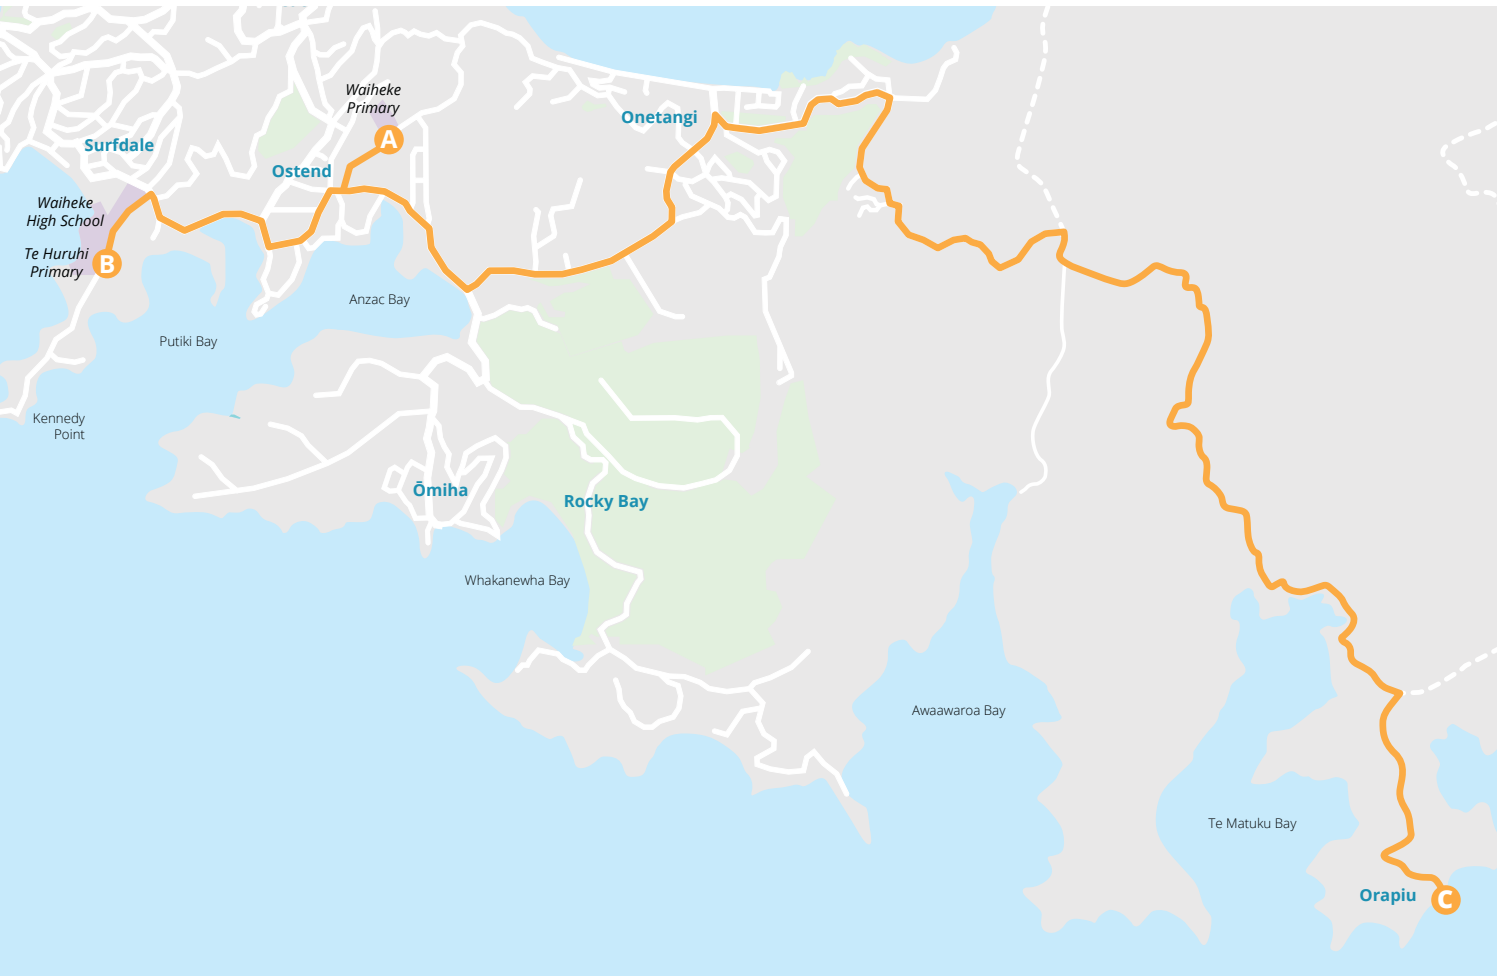

STOP NAME	STOP #	TIME
Orapiu Road and Anzac Road		07:30
Hotere Lane		07:31
609 Orapiu Road (prior to junc. with Cowes Bay Rd)		07:35
530 Orapiu Road		07:36
512 Orapiu Road (Te Matakū Bay stockyard res)		07:38
Passage Rock Vineyard		07:39
316 Orapiu Road (by the bridge)		07:43

STOP NAME	STOP #	TIME
161 Orapiu Road (top Maunganui hill driveway)		07:46
86 Orapiu Road		07:48
Awaawaroa Road Junc. & bus stop (little library)		07:50
Awaroa Vineyard		07:52
Fisher Road Junction		07:54
Waiheke Primary School	1445	08:08
Waiheke High School Bus Bay	1533	08:15