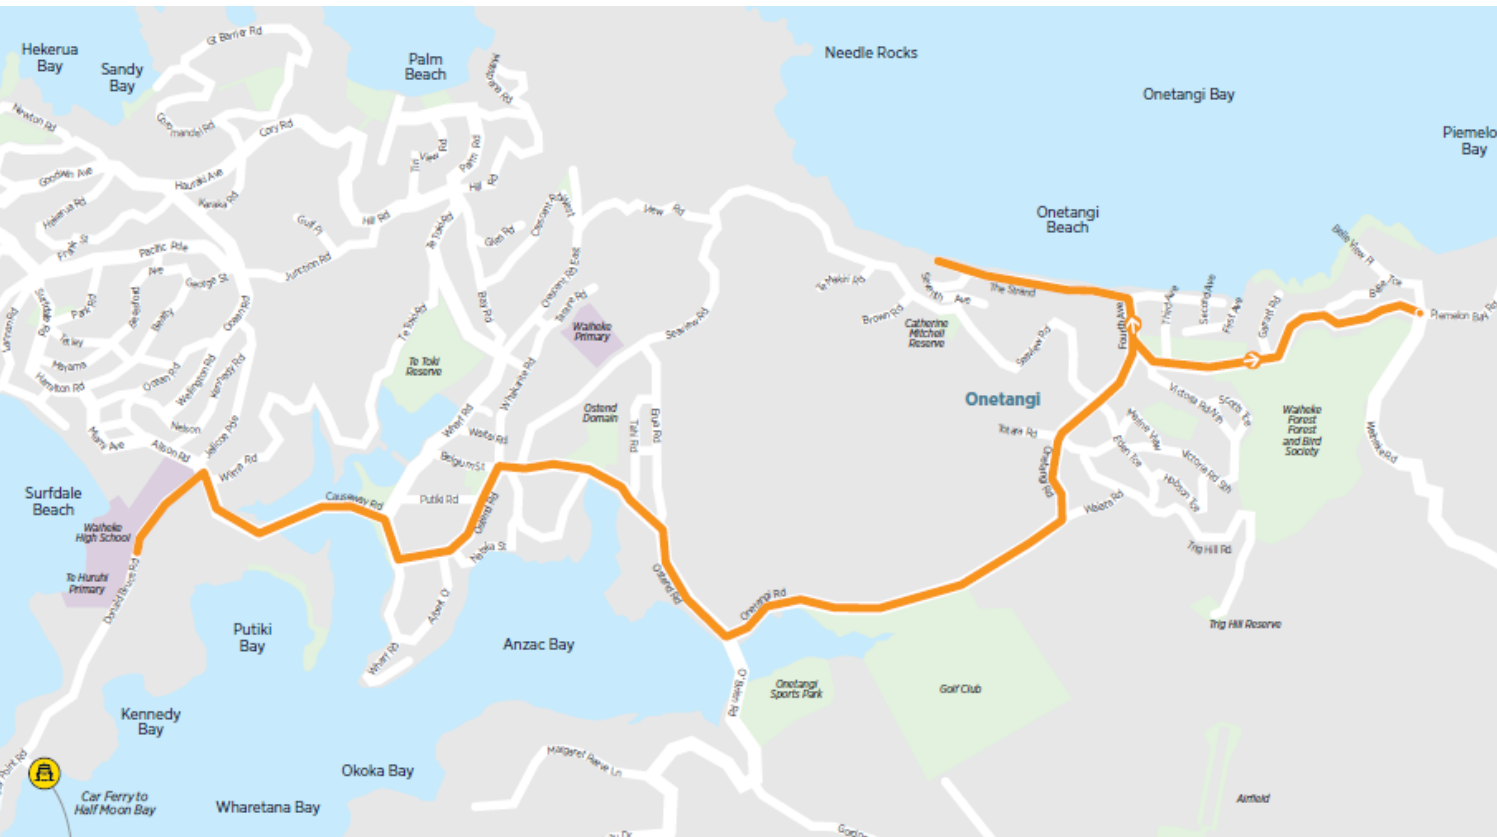

STOP NAME	STOP #	TIME
Waiheke High School Bus Bay	1533	15:23
Causeway Road, near Wilma Road	1181	15:24
Opposite 31 Causeway Road, near Shelley Beach Rd	1183	15:25
Causeway Road, near Ostend Domain	1185	15:27
Wharf Road, near Ostend Road	1164	15:28
Ostend Road, opposite Ostend Price Cutter	1166	15:29
80 Ostend Road, near RSA	1168	15:31
Ostend Road, near Erua Road	1139	15:34
Ostend Road, opposite O'Brien Road	1132	15:35
82 Onetangi Road, near Wild on Waiheke	1114	15:38
70 Onetangi Road, opposite Museum	1112	15:39
66 Onetangi Road, opposite golf course	1110	15:39

STOP NAME	STOP #	TIME
44 Onetangi Road, near Trig Hill Road	1108	15:43
28 Onetangi Road, near Challenge Station	1106	15:44
Onetangi Road, near Tin Boat Reserve	1104	15:45
Fourth Avenue, near The Strand	1102	15:46
97 The Strand, near Sixth Avenue	1423	15:47
Seventh Avenue, near The Strand	1100	15:48
Opposite 99 The Strand, near Sixth Avenue	1050	15:49
1 Fourth Avenue	1101	15:51
3 Waiheke Road, near Garrett Road	1125	15:54
33 Waiheke Road, near bottom end of Belle Terrace	1210	15:55
Waiheke Road, near Pie Melon Bay	1598	15:57